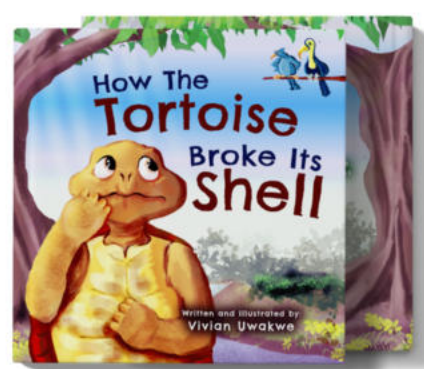

Illustrator: Vivian Uwakwe
Website: www.VivianUwakwe.com
Email: vivianuwakwe@gmail.com
Phone: +234 916 767 8321
Social Media: @vivianuwakwestudio